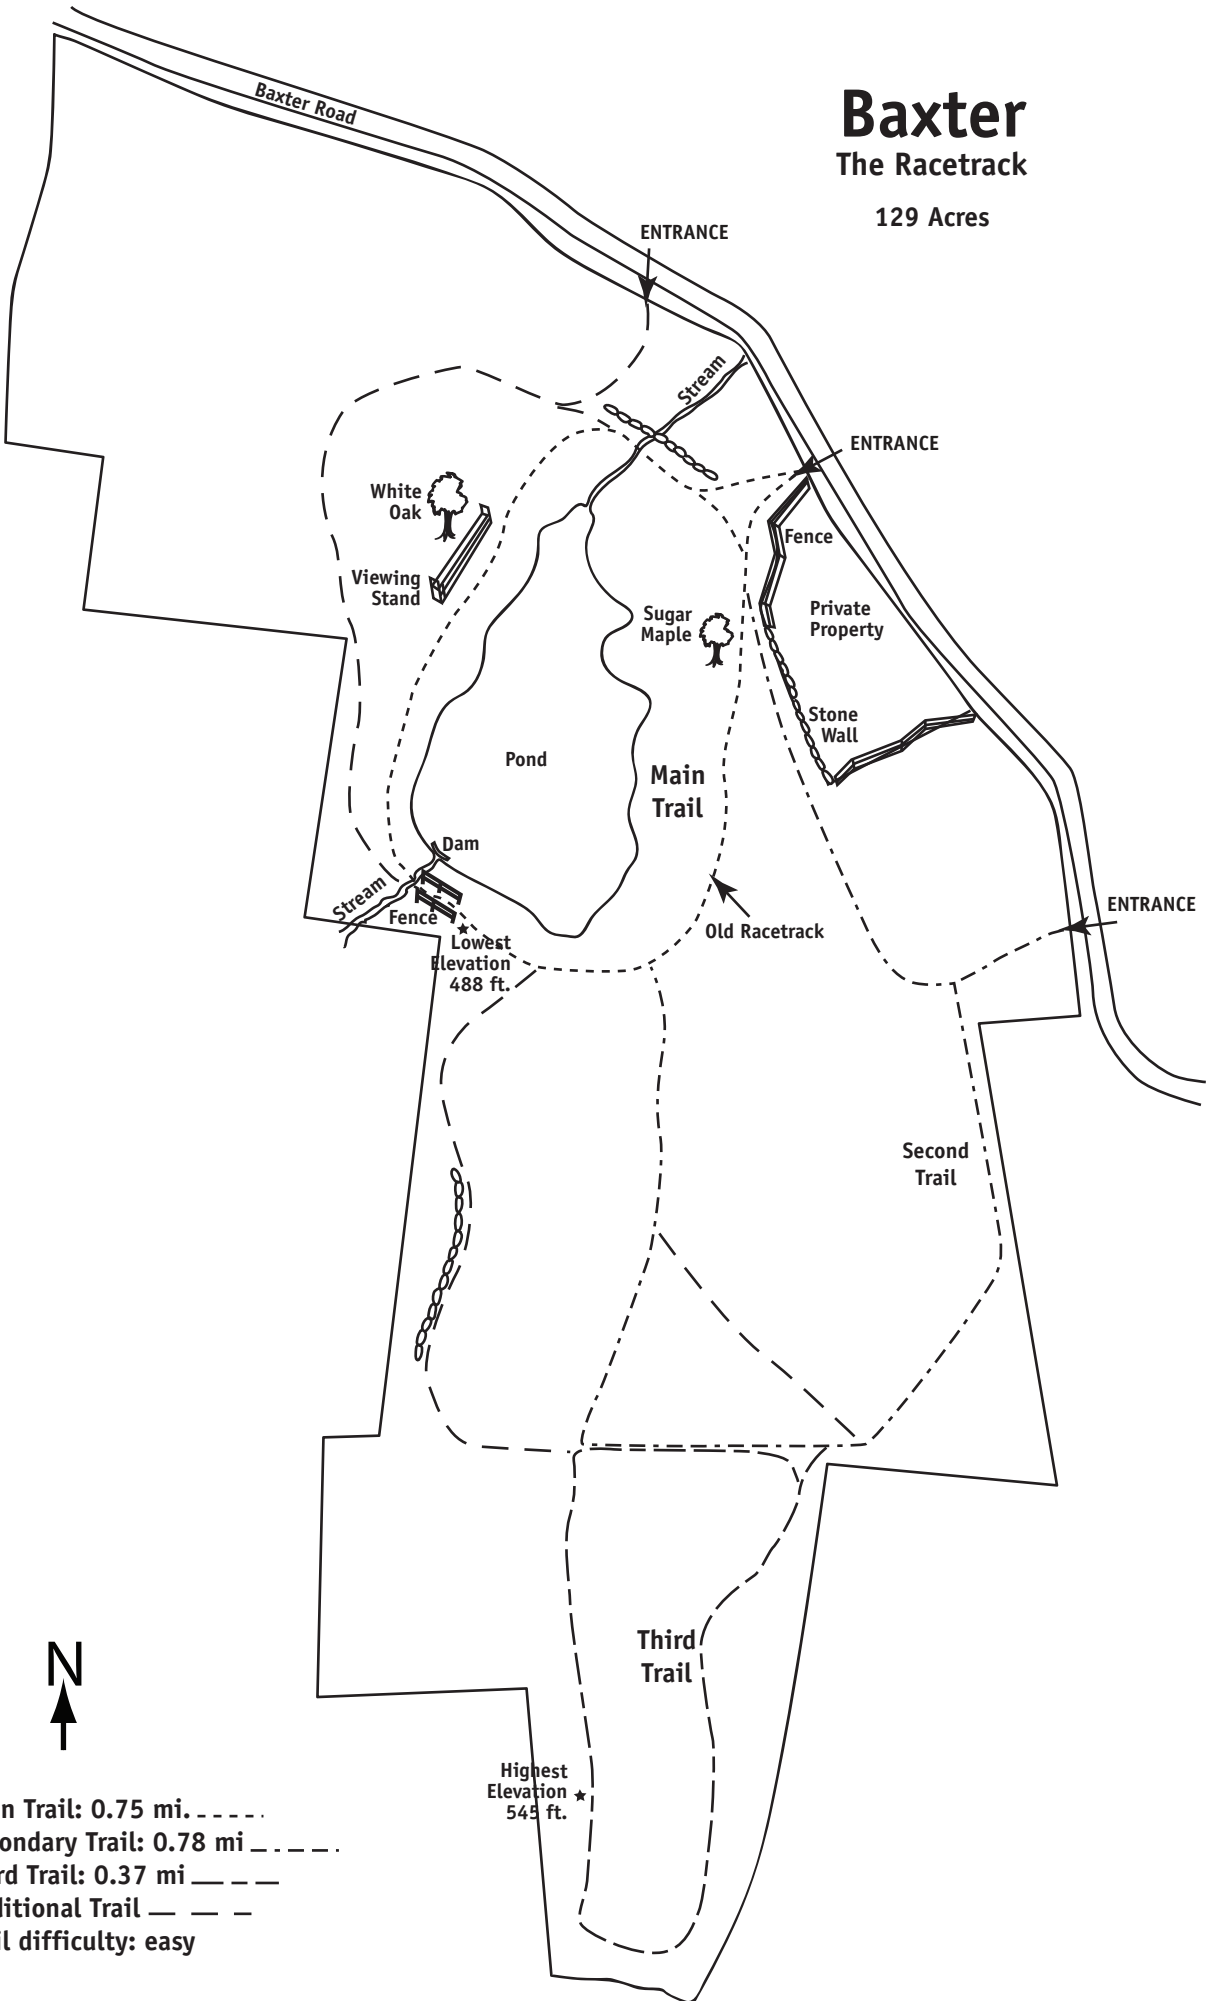

Baxter

The Racetrack

129 Acres

- Main Trail: 0.75 mi.
- Secondary Trail: 0.78 mi - - - - -
- Third Trail: 0.37 mi - . - . - .
- Additional Trail - - - - -
- Trail difficulty: easy